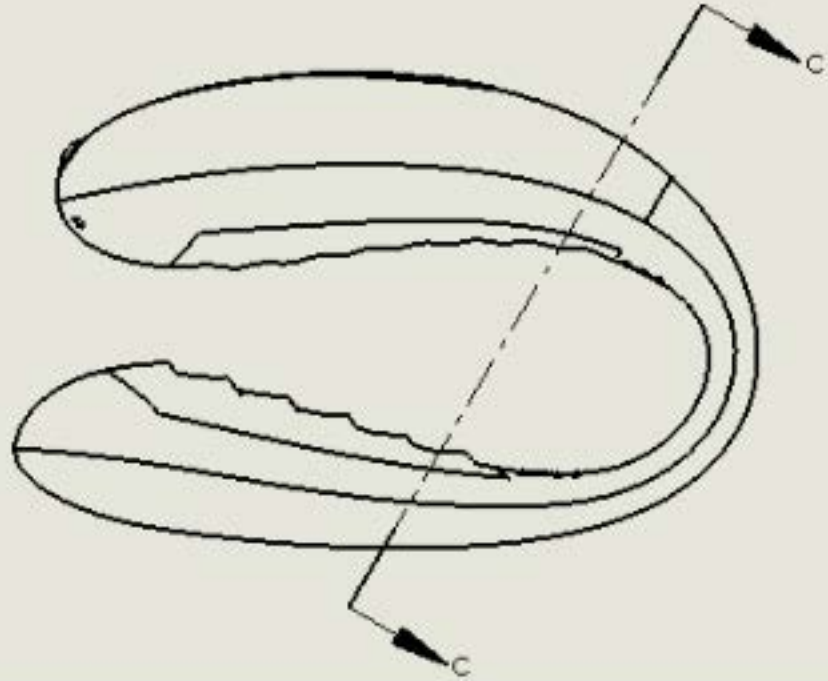

We-Vibe Device Serial Number Locations

IC 9804A-1500 16138286 67880

LASER ETCH IN THIS AREA
TEXT:

MODEL: 0550
SN: XXXXXXXX XXXX
FCC: ZDE 0550
IC: 9804A-0550

SECTION C-C

Model: 1000-04 IC: 9804 - 1000
Contains FCC ID: ZUE1000